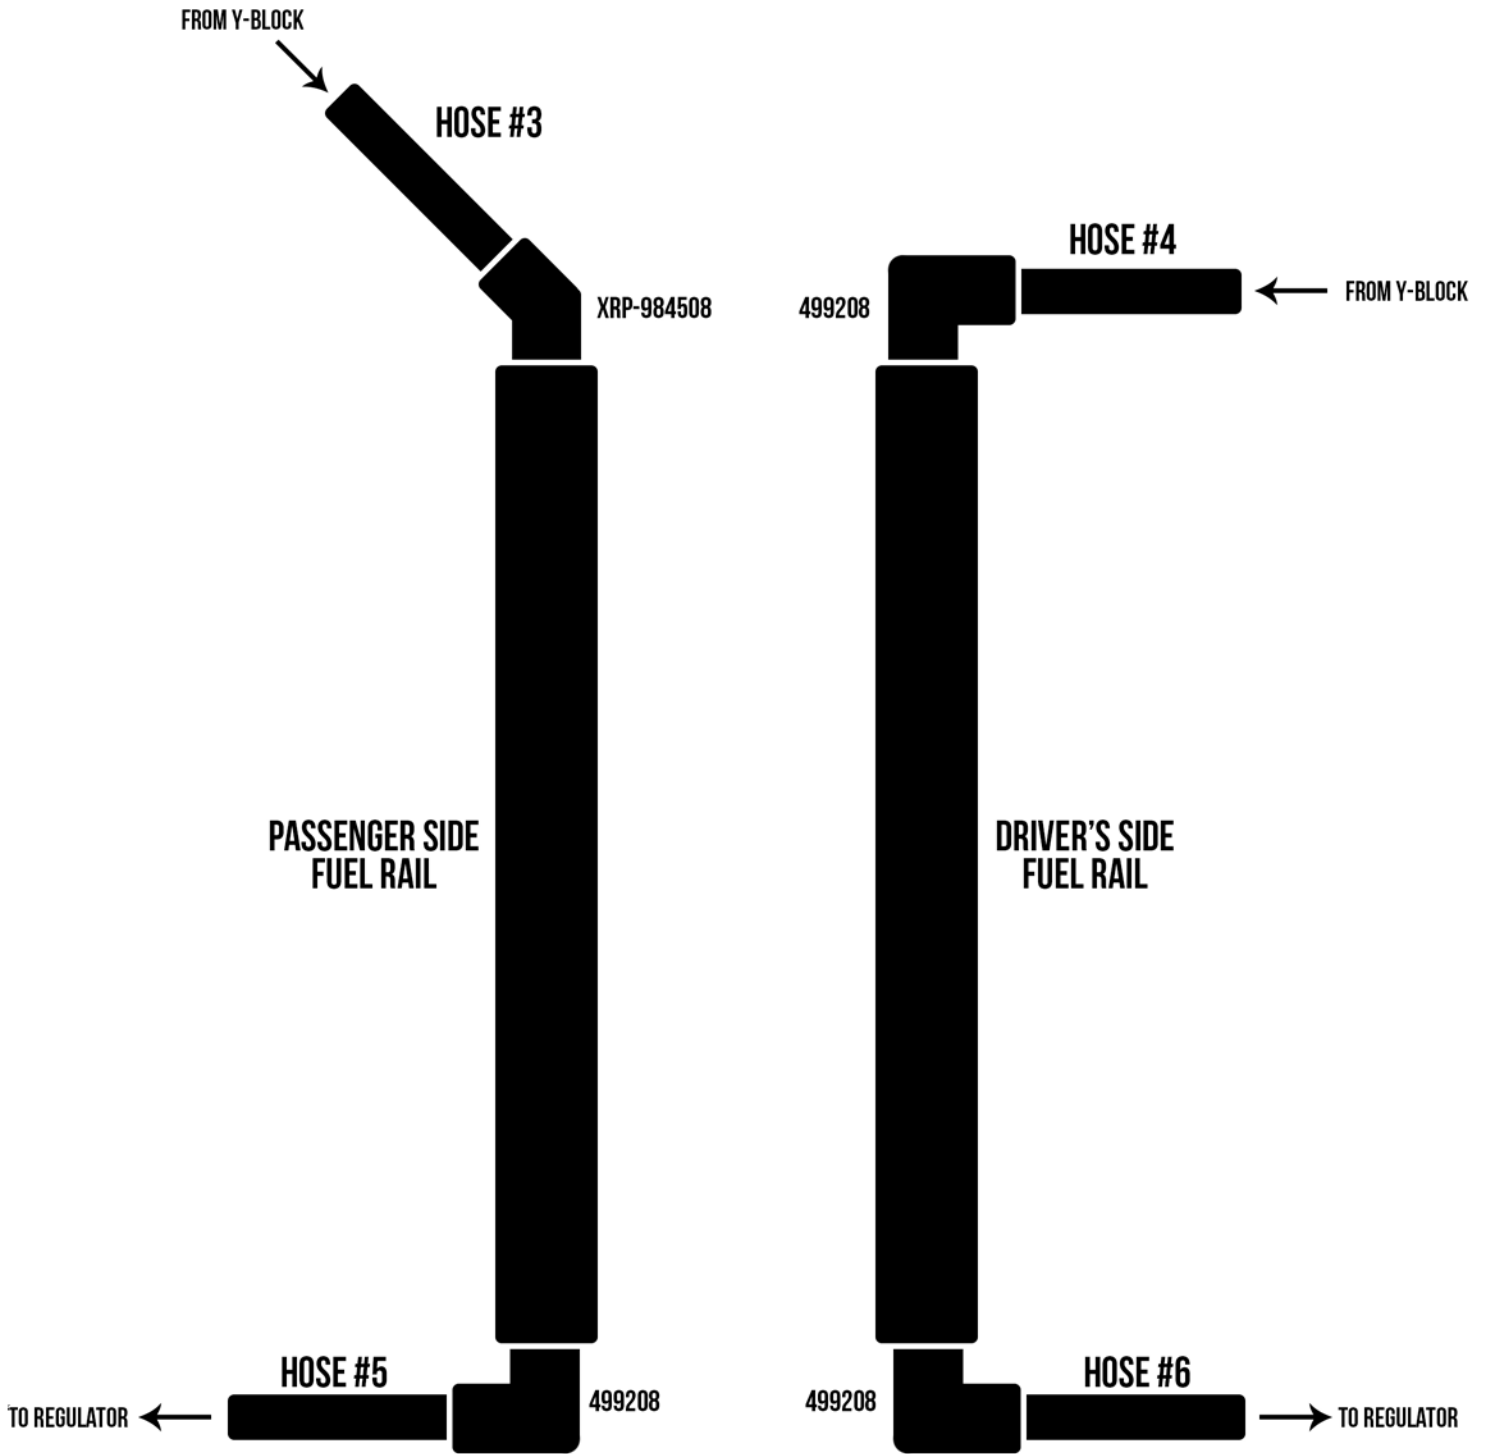

**BELOW ARE THE INCLUDED FUEL HOSE SECTIONS WHICH ARE NUMBERED AND
WILL BE REFERENCED IN THE DIAGRAMS:**

HOSE #1:

50" OF 10AN HOSE WITH STRAIGHT HOSE ENDS ON EACH END

HOSE #2:

6.5" OF 10AN HOSE WITH STRAIGHT HOSE ENDS ON EACH END

HOSE #3:

66.5" OF 8AN HOSE WITH STRAIGHT HOSE ENDS ON EACH END

HOSE #4:

50" OF 8AN HOSE WITH STRAIGHT HOSE ENDS ON EACH END

HOSE #5:

62" OF 8AN HOSE WITH A STRAIGHT HOSE END AND A 90* HOSE END

HOSE #6:

50.25" OF 8AN HOSE WITH A STRAIGHT HOSE END AND A 90* HOSE END

HOSE #7:

121" OF 8AN HOSE WITH STRAIGHT HOSE ENDS ON EACH END

FRONT OF CAR